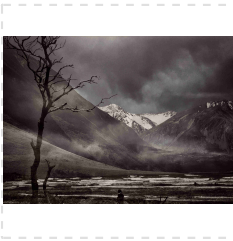

'In Transition' Submission Form

Read the examples and instructions below each field to help guide you through the form. Save your progress any time by clicking the 'save' icon at the bottom of each page. If you have any questions, please email our team at concierge@see.me

Artwork Category *

- ☒ Photography
- ☐ Painting
- ☐ Sculpture
- ☐ Printmaking
- ☐ Digital Art
- ☐ Mixed Media
- ☐ Video Art
- ☐ Other

If you selected 'other', please write brief description of what it is in the text box

Image Upload #1

C8237DB2-90BC-4036-B55E-119D7A65711B.jpeg

Video Link #1

If your artwork falls under the 'video art' category, enter the URL to your video in the text box. Example: <https://vimeo.com/404483428>

Artwork Title #1

Example: *The Mona Lisa*

Year of production #1

Example: 1987

Medium #1

Example: *painting (oil on canvas)*

Size as dimensions #1

Fine art is listed as Height x Width x Depth in inches or centimeters. Paintings are measured by height first, followed by width. Sculptures and three-dimensional installations are measured by height, width, and depth.